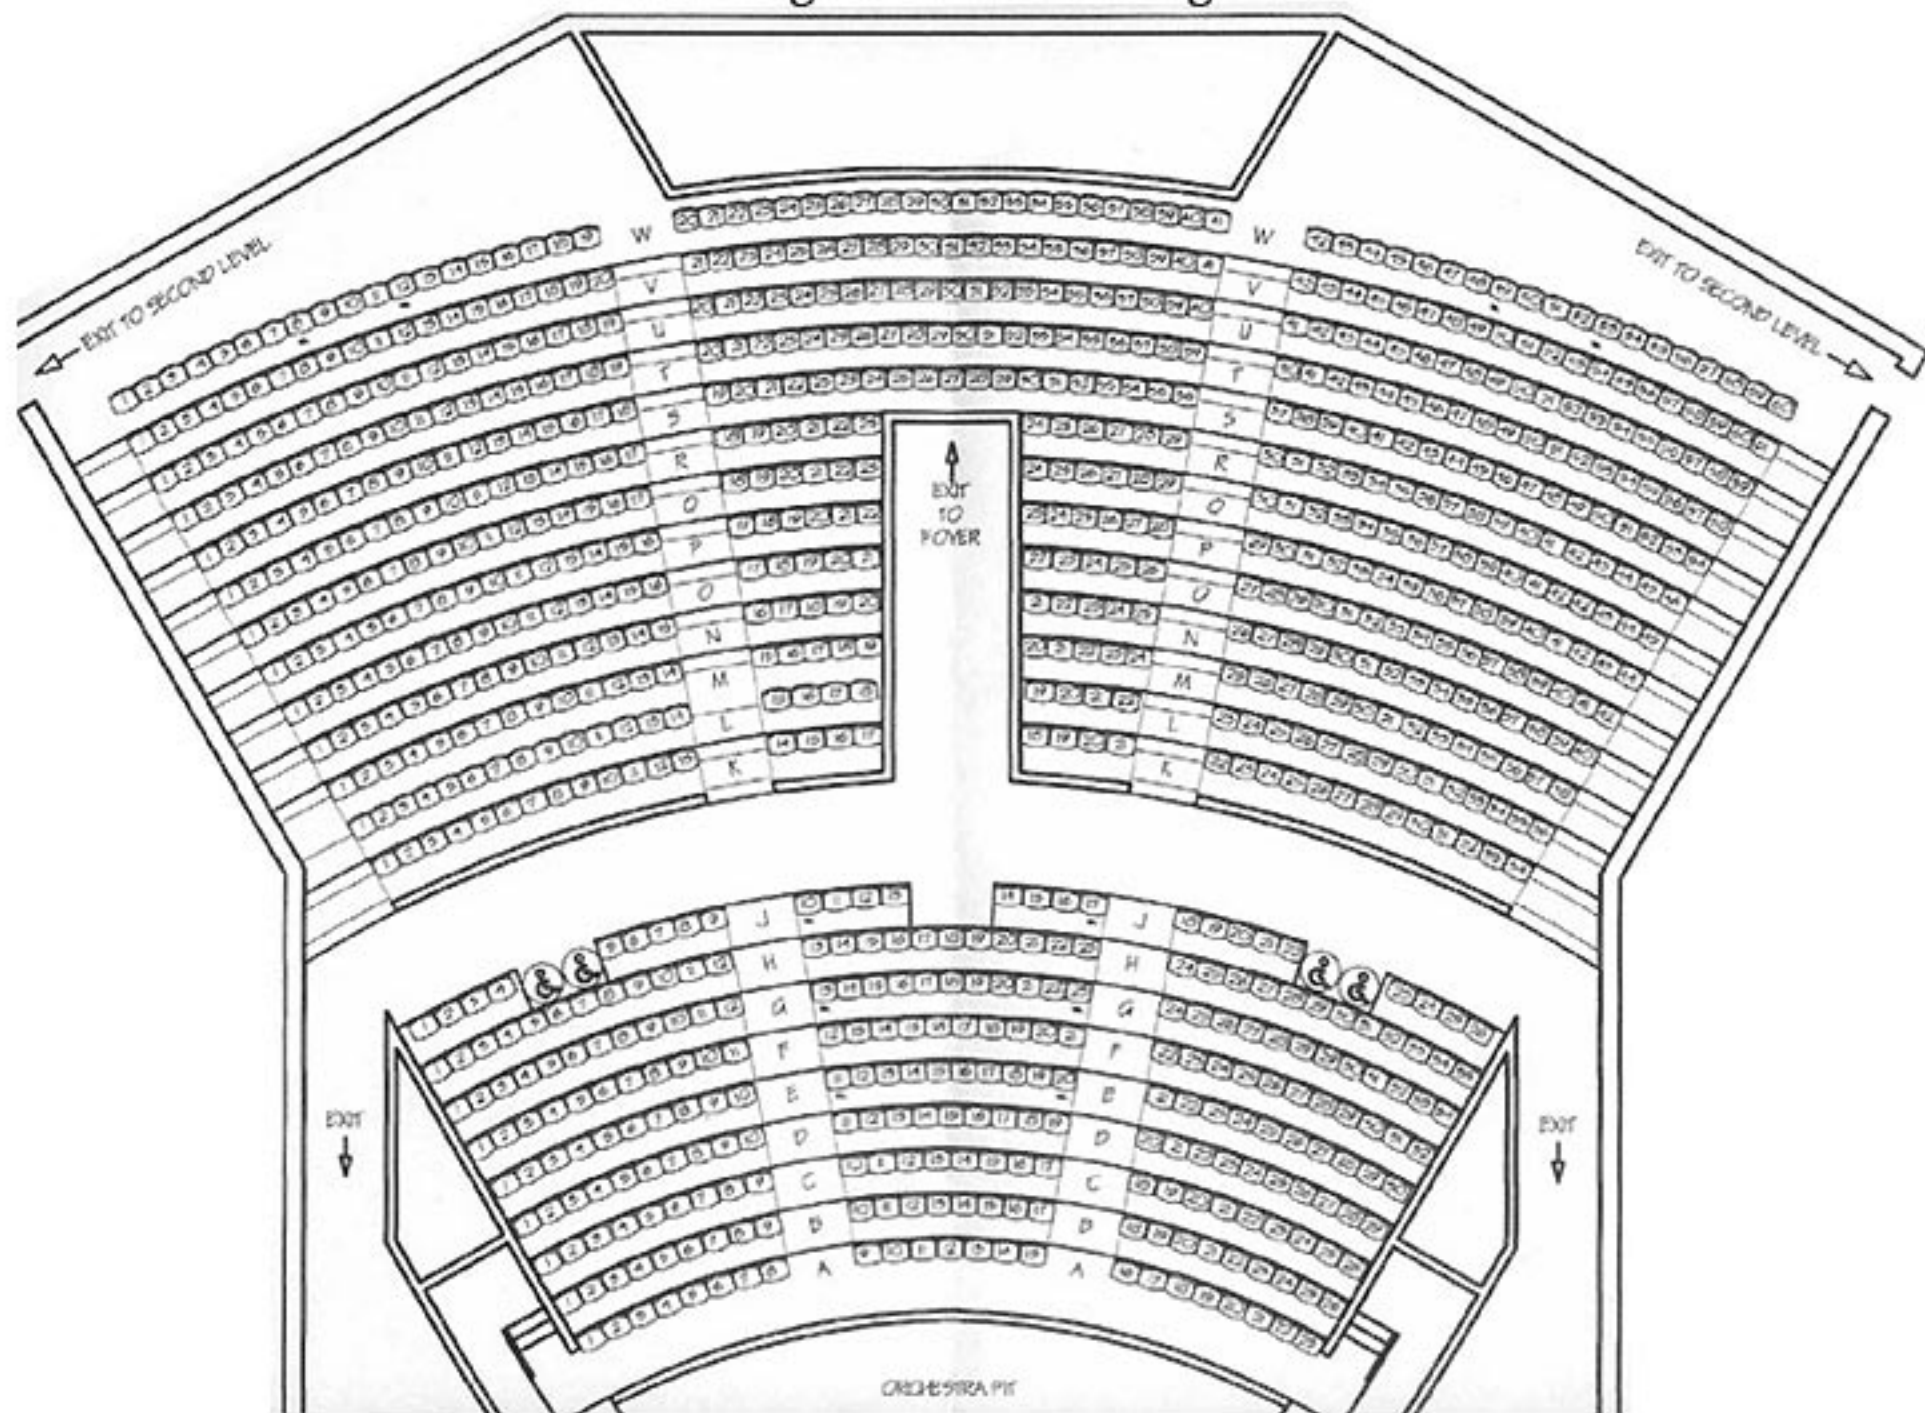

Stockbridge Theatre Seating Chart

Call 603-437-5200 ext 5112 for more information